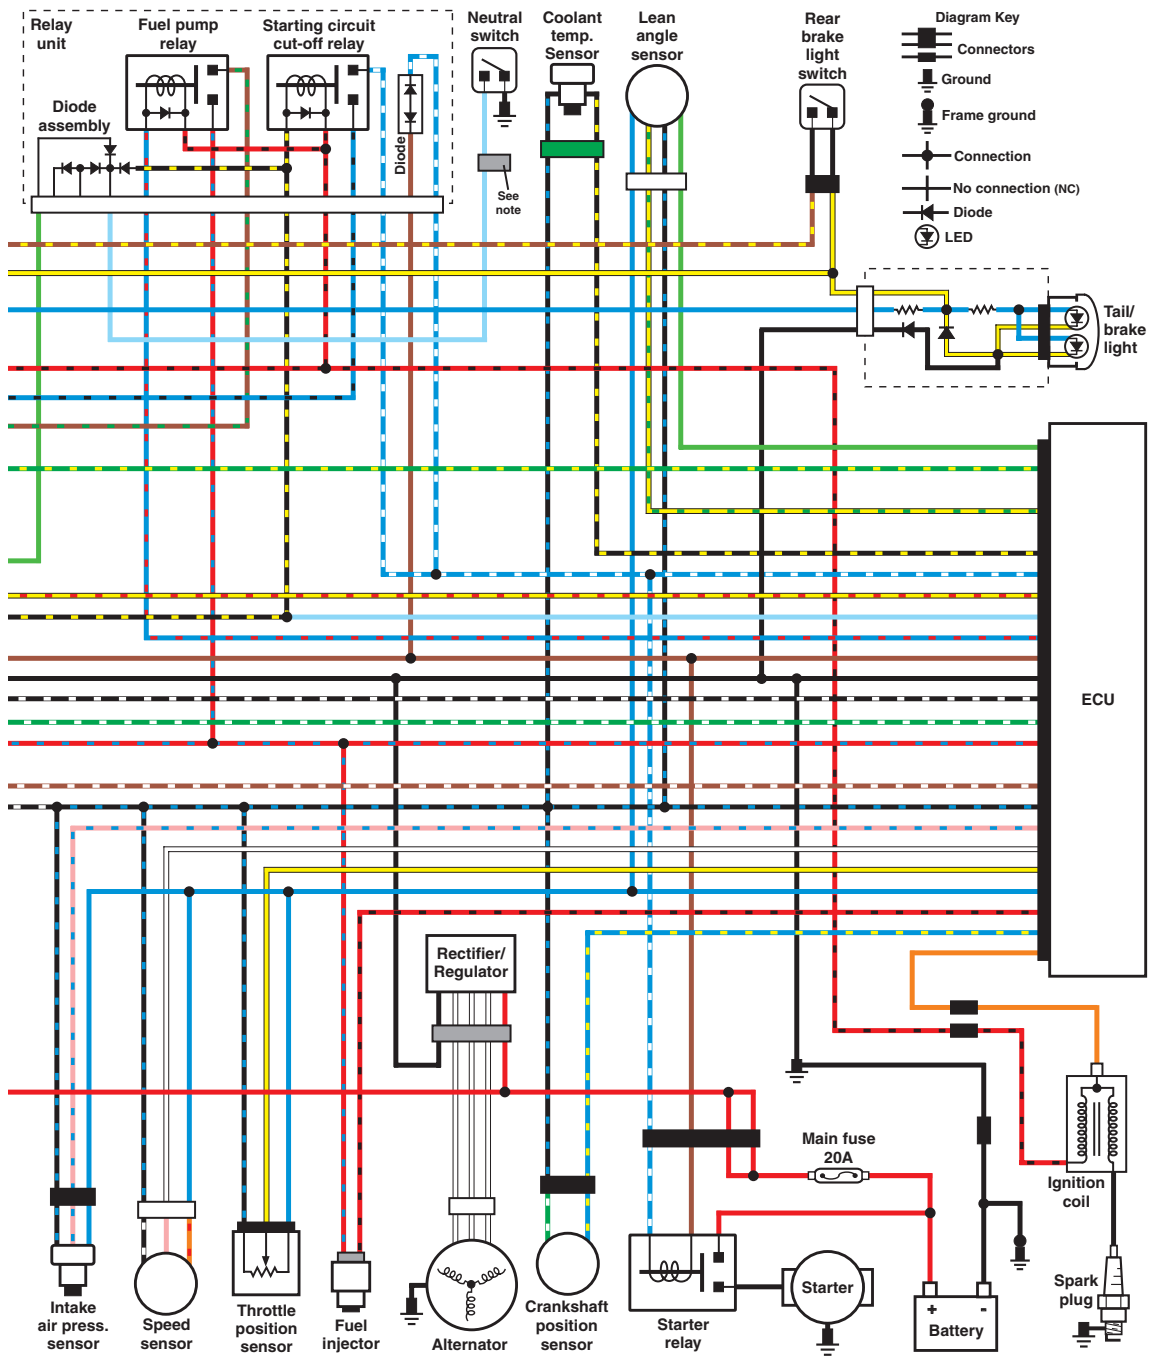

2009 RAPTOR 700R MODELS

Copyright of Yamaha Raptor 700R, 2006-2009 is the property of Penton Media, Inc. ("Clymer") and its content may not be copied or emailed to multiple sites or posted to a listserv without the copyright holder's express written permission. However, users may print, download, or email articles for individual use.