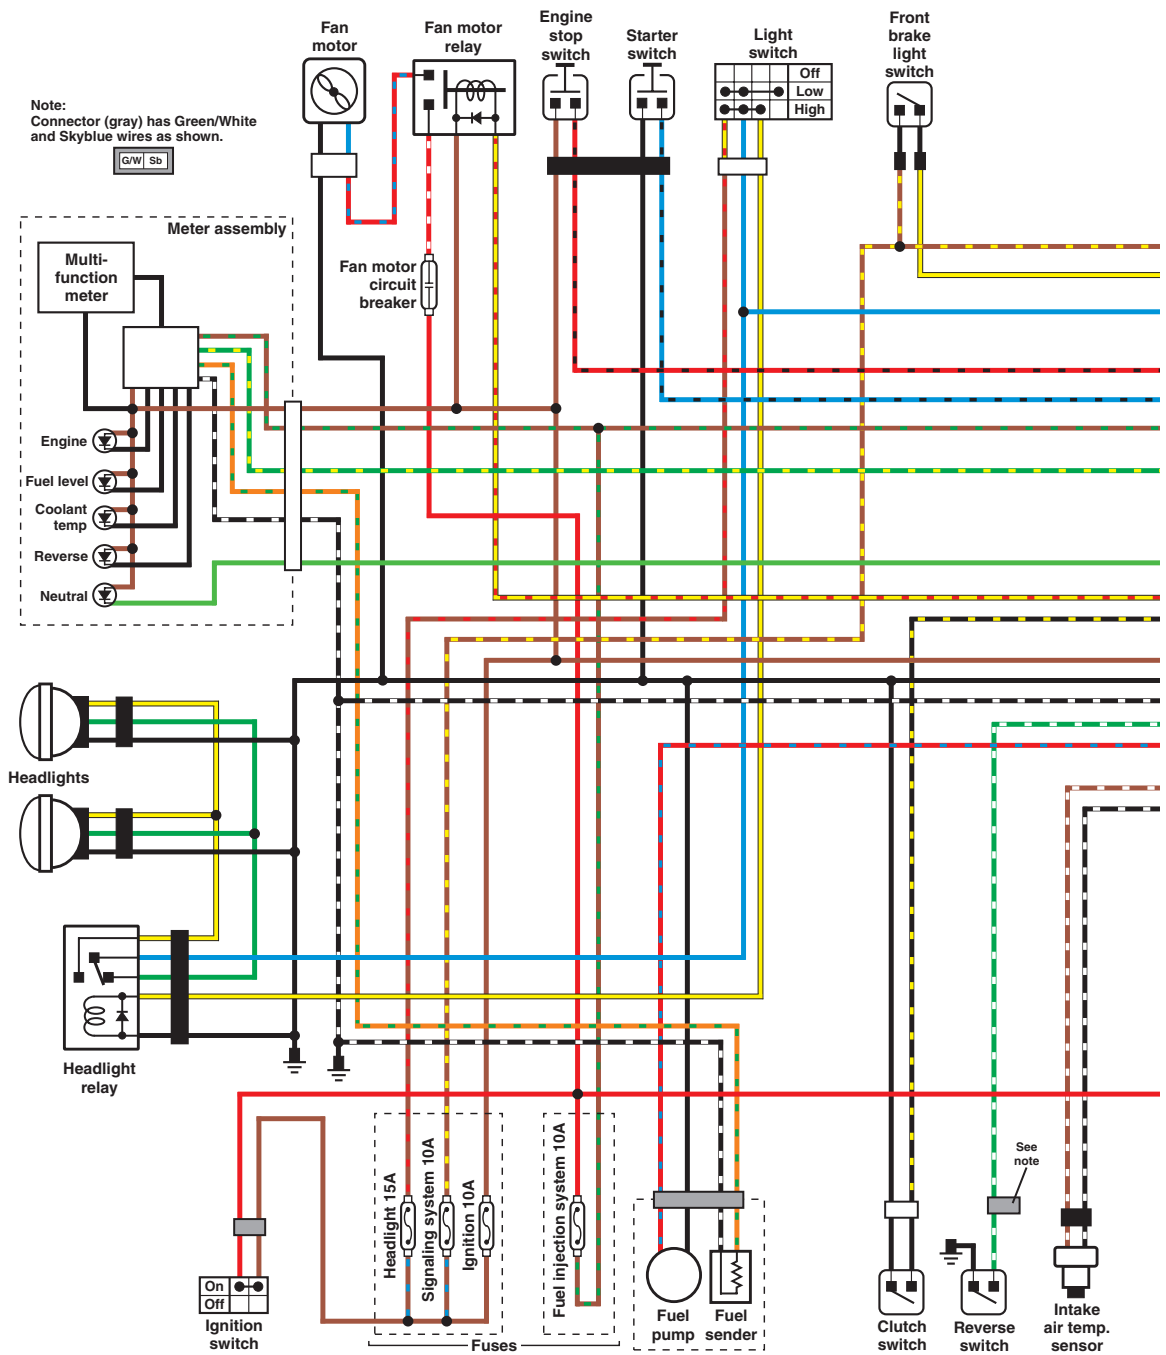

2009 RAPTOR 700R MODELS

Copyright of Yamaha Raptor 700R, 2006-2009 is the property of Penton Media, Inc. ("Clymer") and its content may not be copied or emailed to multiple sites or posted to a listserv without the copyright holder's express written permission. However, users may print, download, or email articles for individual use.